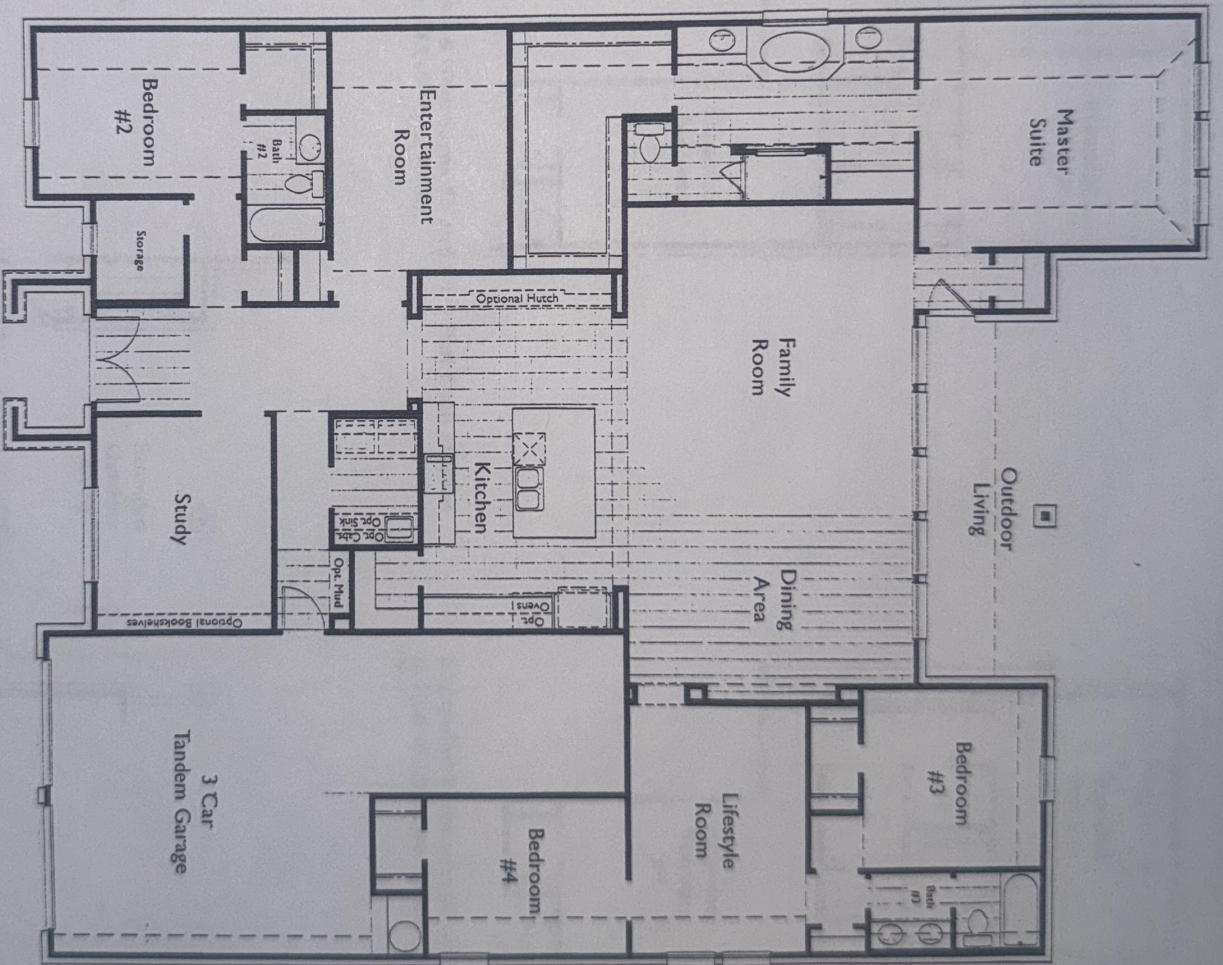

PLAN 272

Fireplace in Family Room Option
1275-30

**Powder Bath Option
in lieu of Storage**
2500-46

One Story Floor Plan

 *Price, plan, specifications, square footage and availability subject to change without notice or prior obligation. Square footage is approximate and may vary upon demolition and/or option selected. Irrigation materials may vary per subdivision requirement. Please see your Sales Counselor for more information.*