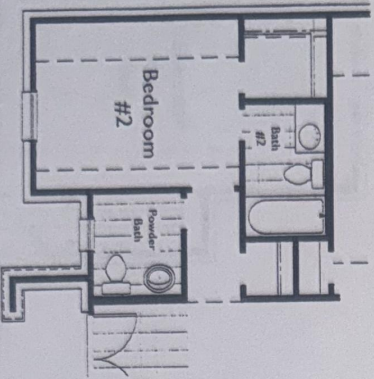

PLAN 272

Fireplace in Family Room Option
1275-30

**Powder Bath Option
in lieu of Storage**
2500-46

One Story Floor Plan

 *Price, plan, specifications, square footage and availability subject to change without notice or prior obligation. Square footage is approximate and may vary upon demolition and/or option selected. Irrigation materials may vary per subdivision requirement. Please see your Sales Counselor for more information.*