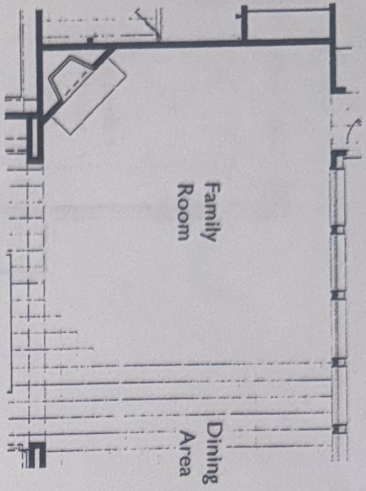

PLAN 272

Fireplace in Family Room Option
1275-30

**Powder Bath Option
in lieu of Storage**
2500-46

One Story Floor Plan

 *Price, plan, specifications, square footage and availability subject to change without notice or prior obligation. Square footage is approximate and may vary upon demolition and/or option selected. Irrigation materials may vary per subdivision requirement. Please see your Sales Counselor for more information.*